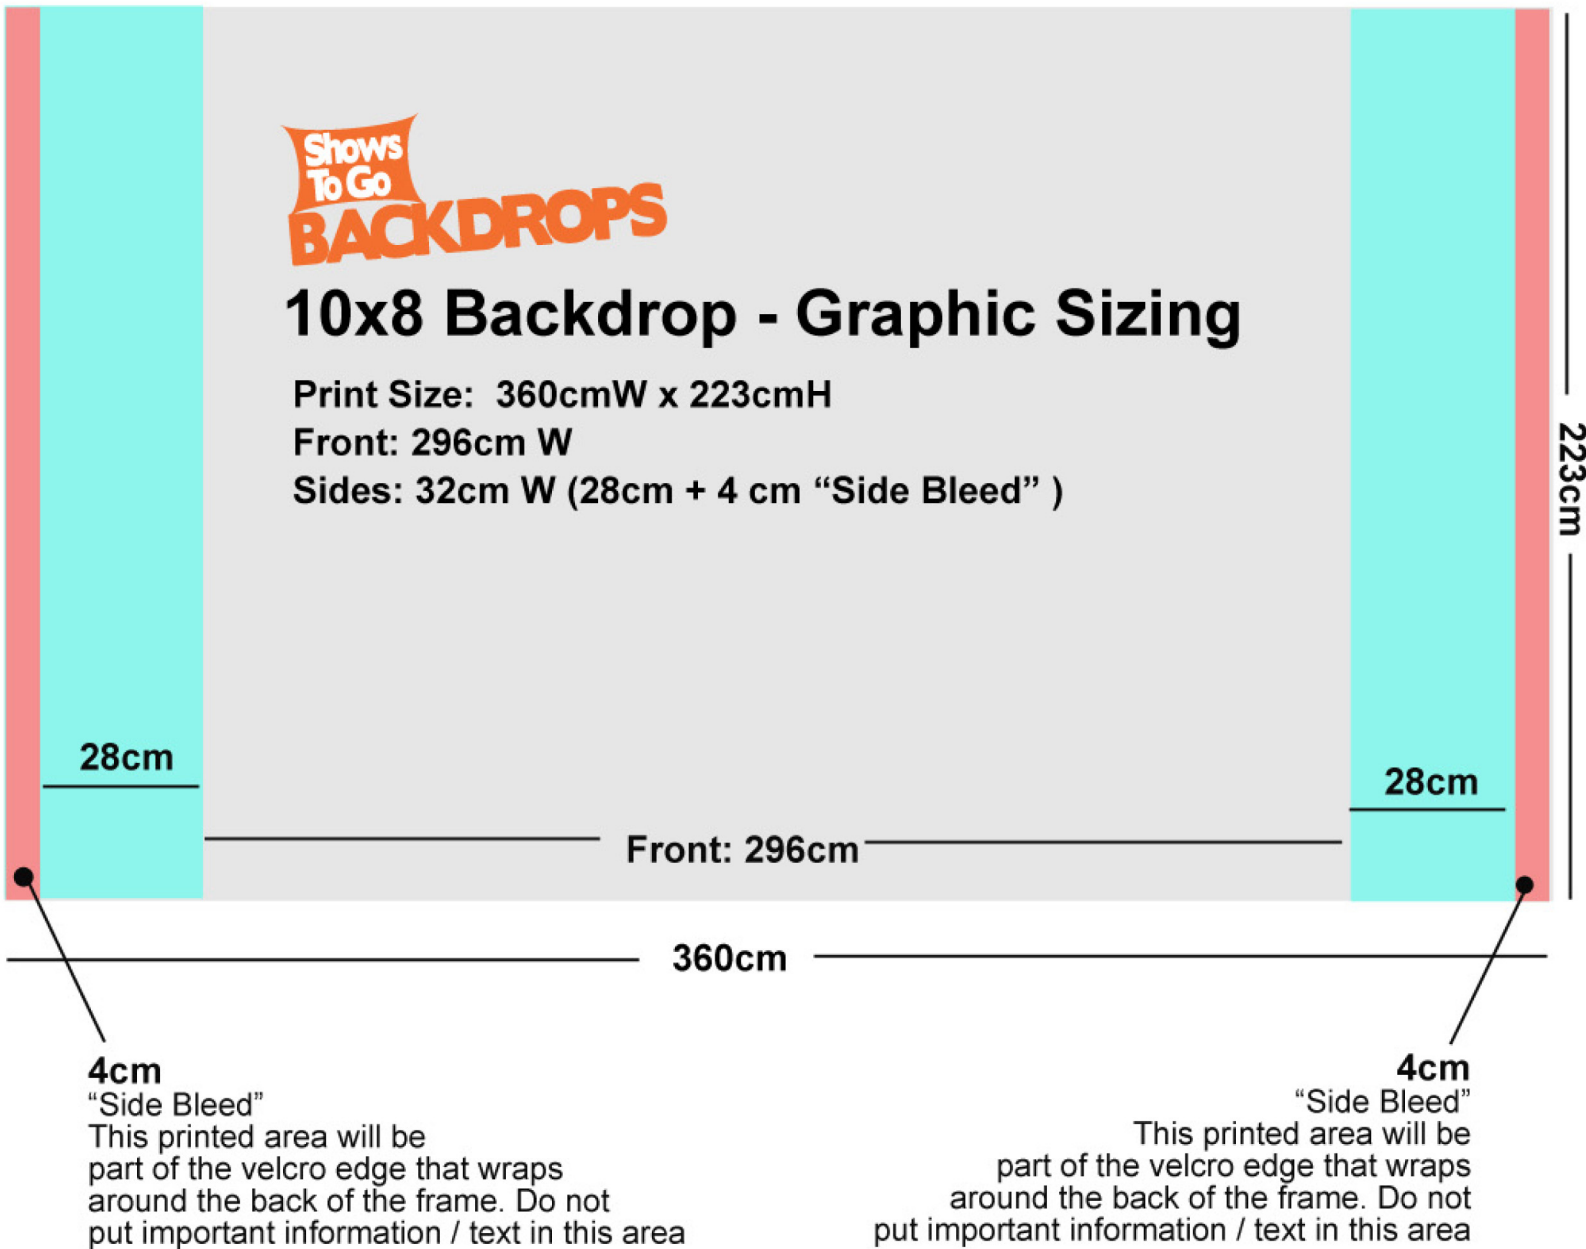

10x8 Backdrop - Graphic Sizing

Print Size: 360cmW x 223cmH

Front: 296cm W

Sides: 32cm W (28cm + 4 cm "Side Bleed")

(see next page for examples of layout)

- ✓ Final files must be in **CMYK color format**
- ✓ Resolution should be **100-250dpi at FULL PRINT SIZE**
- ✓ Keep all important text and graphics outside of the "side bleed" and at least 2cm from all edges.
- ✓ Final files should be .JPG, .EPS, .PDF, .PSD
- ✓ **Convert all text to outlines before sending**
- ✓ If sending vector art, please also include small .JPG image for reference.