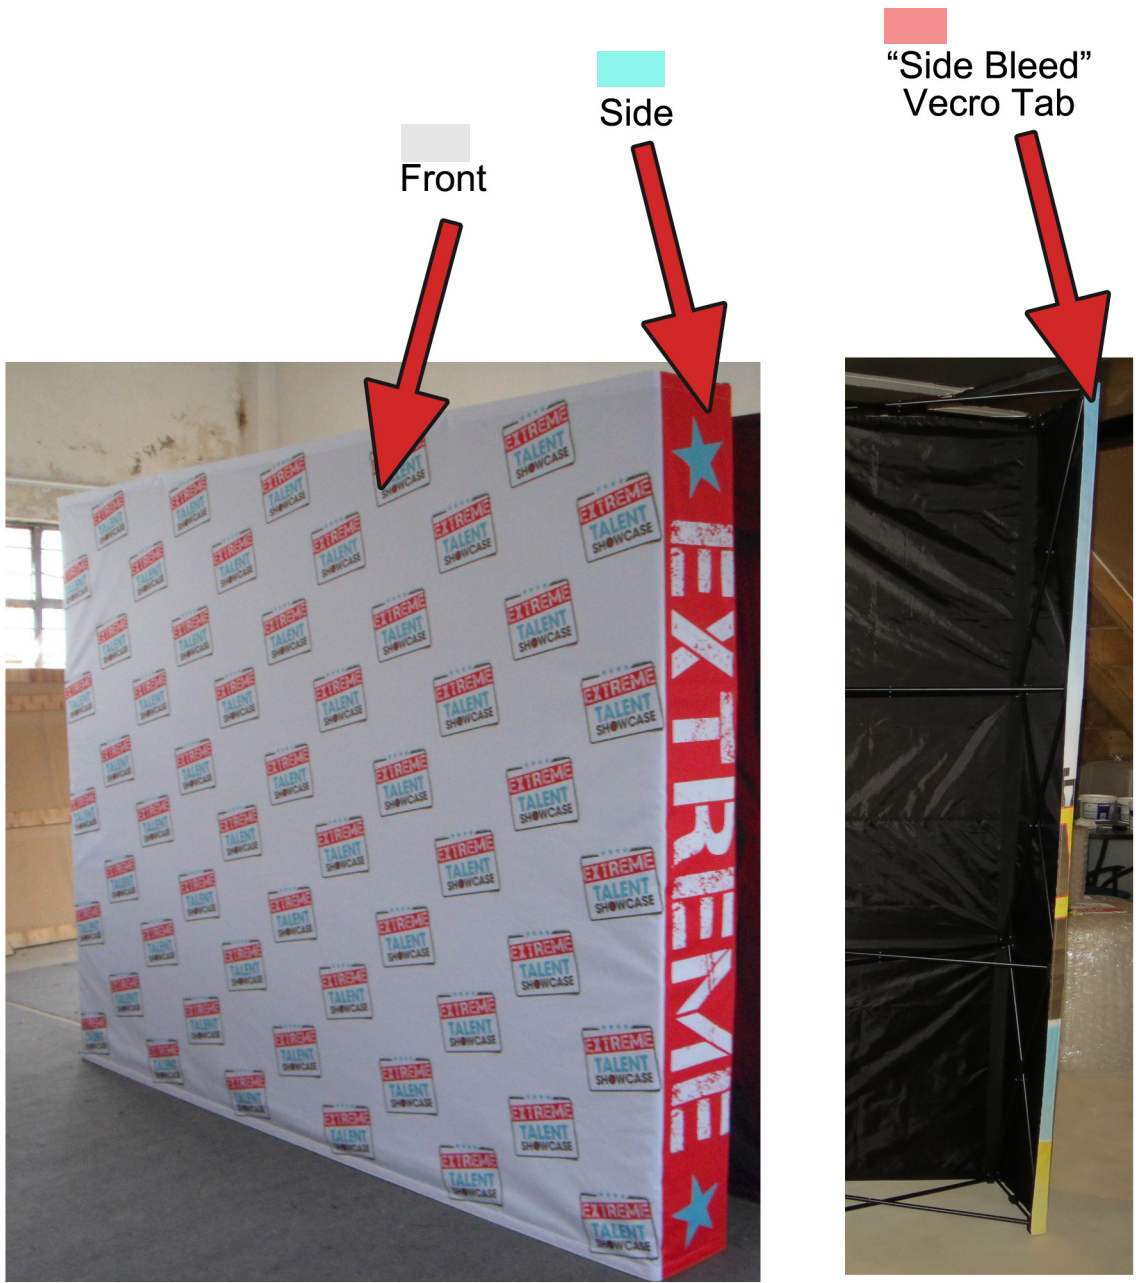

Back of Backdrop