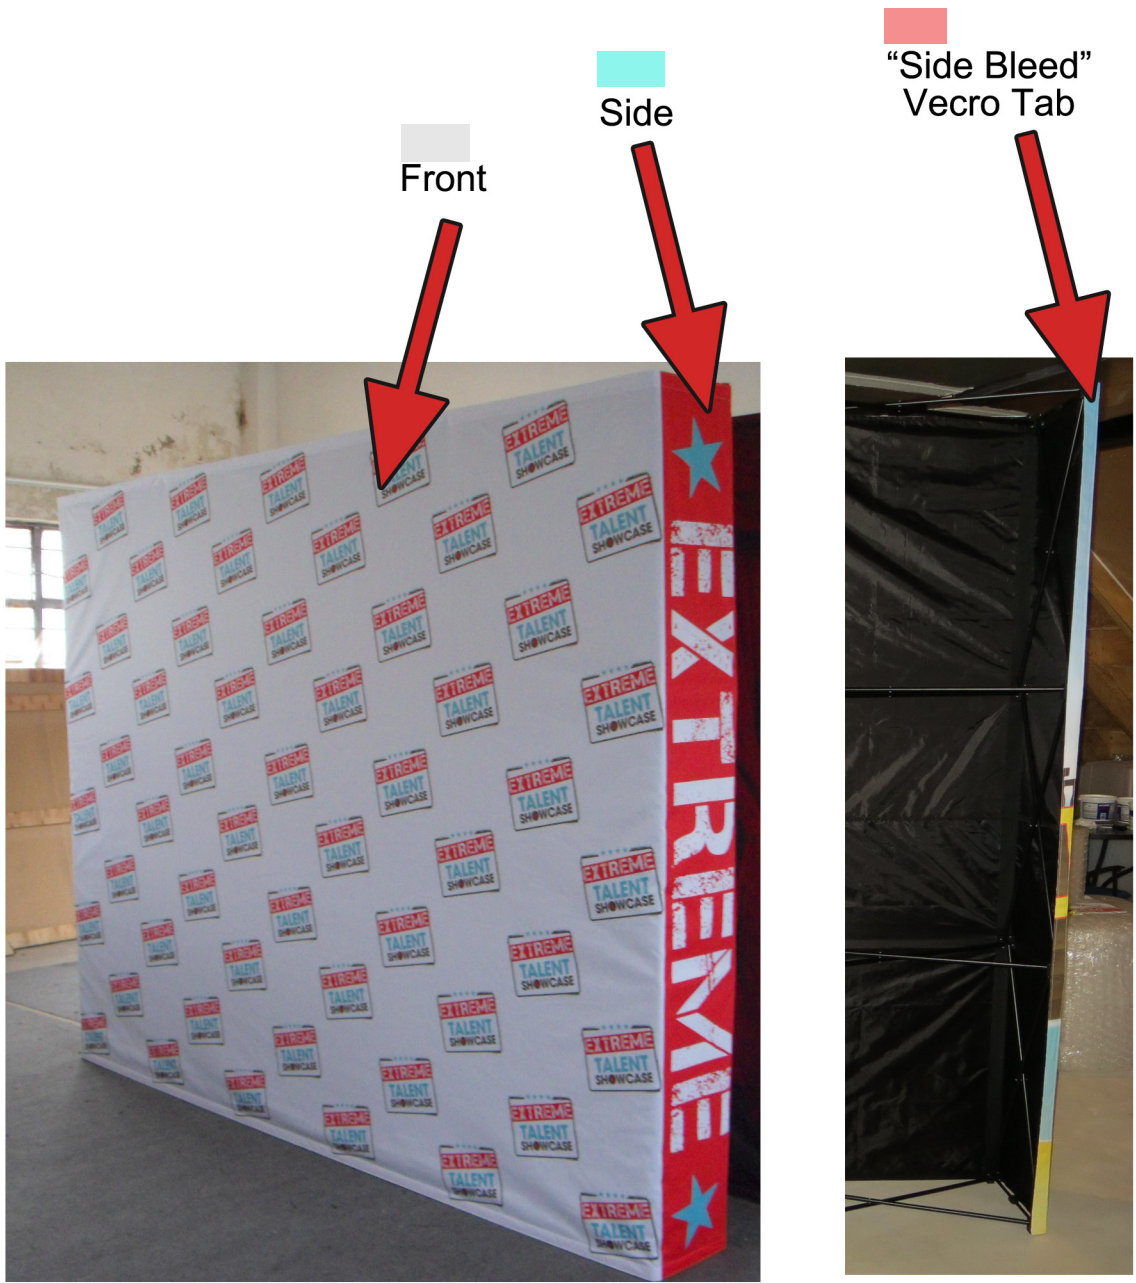

## 17x10 Backdrop - Graphic Sizing

Print Size: 591cmW x 305cmH

Front: 519cm W

Sides: 36cm W (31cm x 5cm "Side Bleed")

**5cm**

"Side Bleed"

This printed area will be part of the velcro edge that wraps around the back of the frame. Do not put important information / text in this area

**5cm**

"Side Bleed"

This printed area will be part of the velcro edge that wraps around the back of the frame. Do not put important information / text in this area

*(see next page for examples of layout)*

**ShowBackdrops.com**

Front

Side

“Side Bleed”  
Vecro Tab

Back of Backdrop