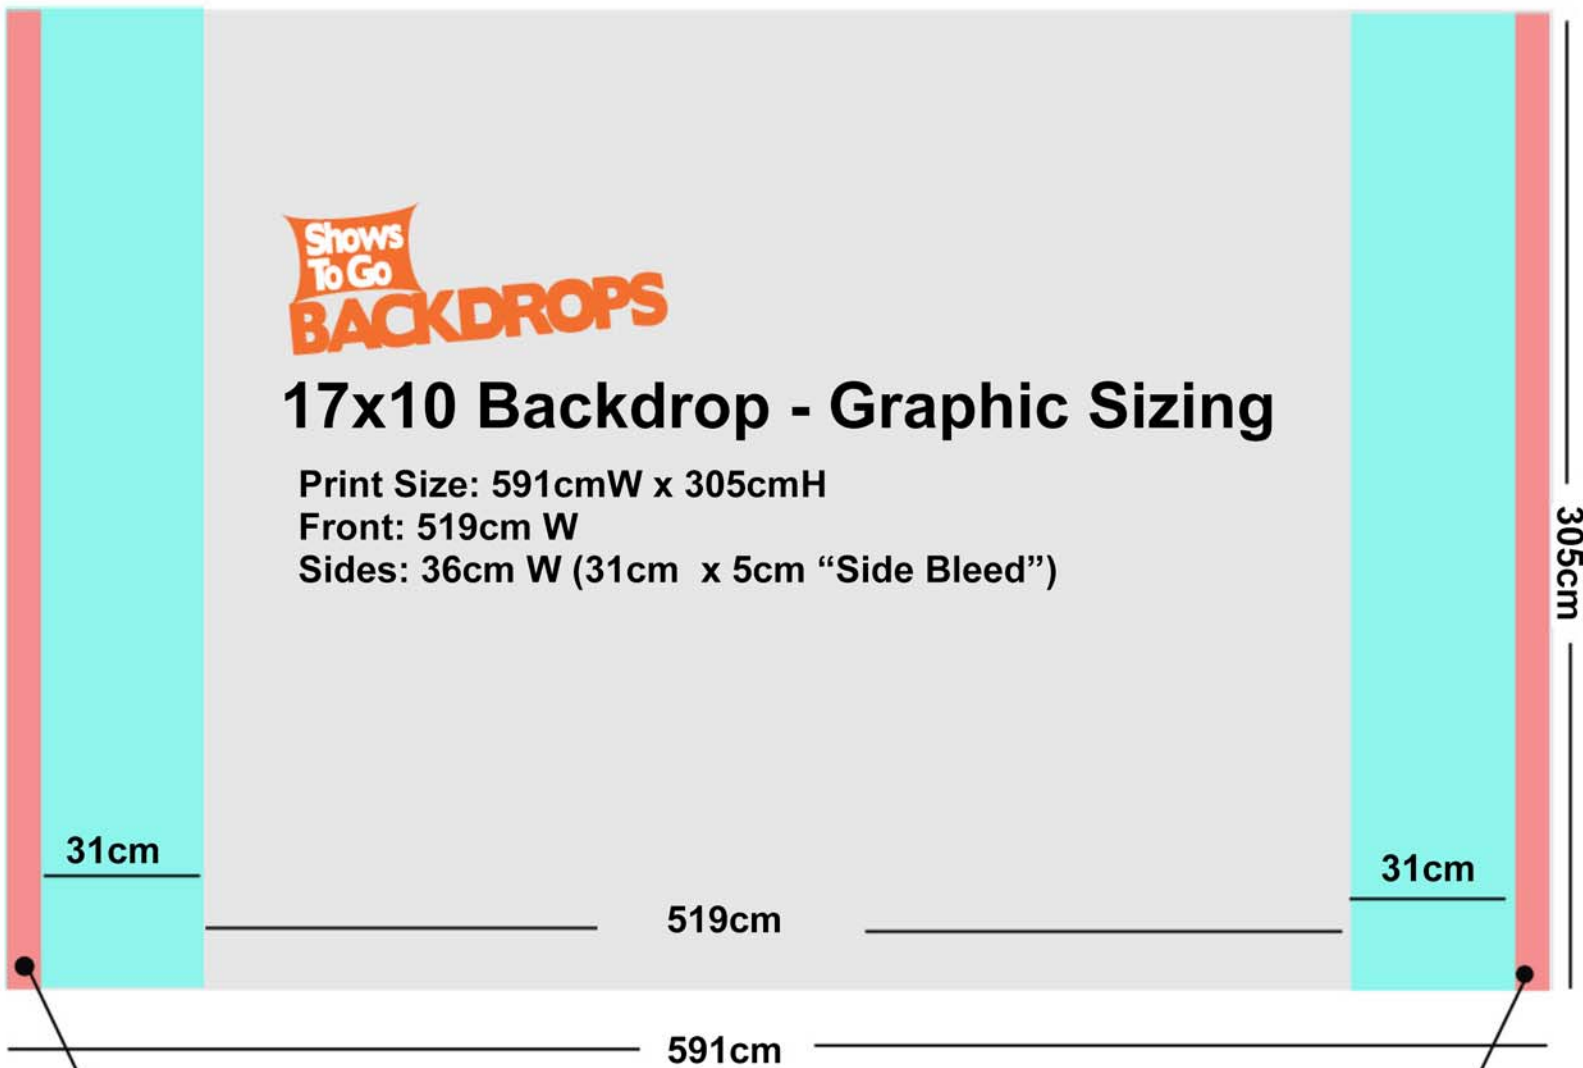

## 17x10 Backdrop - Graphic Sizing

Print Size: 591cmW x 305cmH

Front: 519cm W

Sides: 36cm W (31cm x 5cm "Side Bleed")

**5cm**

"Side Bleed"

This printed area will be part of the velcro edge that wraps around the back of the frame. Do not put important information / text in this area

**5cm**

"Side Bleed"

This printed area will be part of the velcro edge that wraps around the back of the frame. Do not put important information / text in this area

*(see next page for examples of layout)*

- ✓ Final files must be in **CMYK color format**
- ✓ Resolution should be **72-200dpi at FULL PRINT SIZE**
- ✓ Keep all important text and graphics outside of the "side bleed" and at least 2cm from all edges.
- ✓ Final files should be .JPG, .EPS, .PDF, .PSD. Vector images are preferred.
- ✓ **Convert all text to outlines before sending**
- ✓ If sending vector art, please also include small .JPG image for reference.

**ShowBackdrops.com**

Front

Side

“Side Bleed”  
Vecro Tab

Back of Backdrop