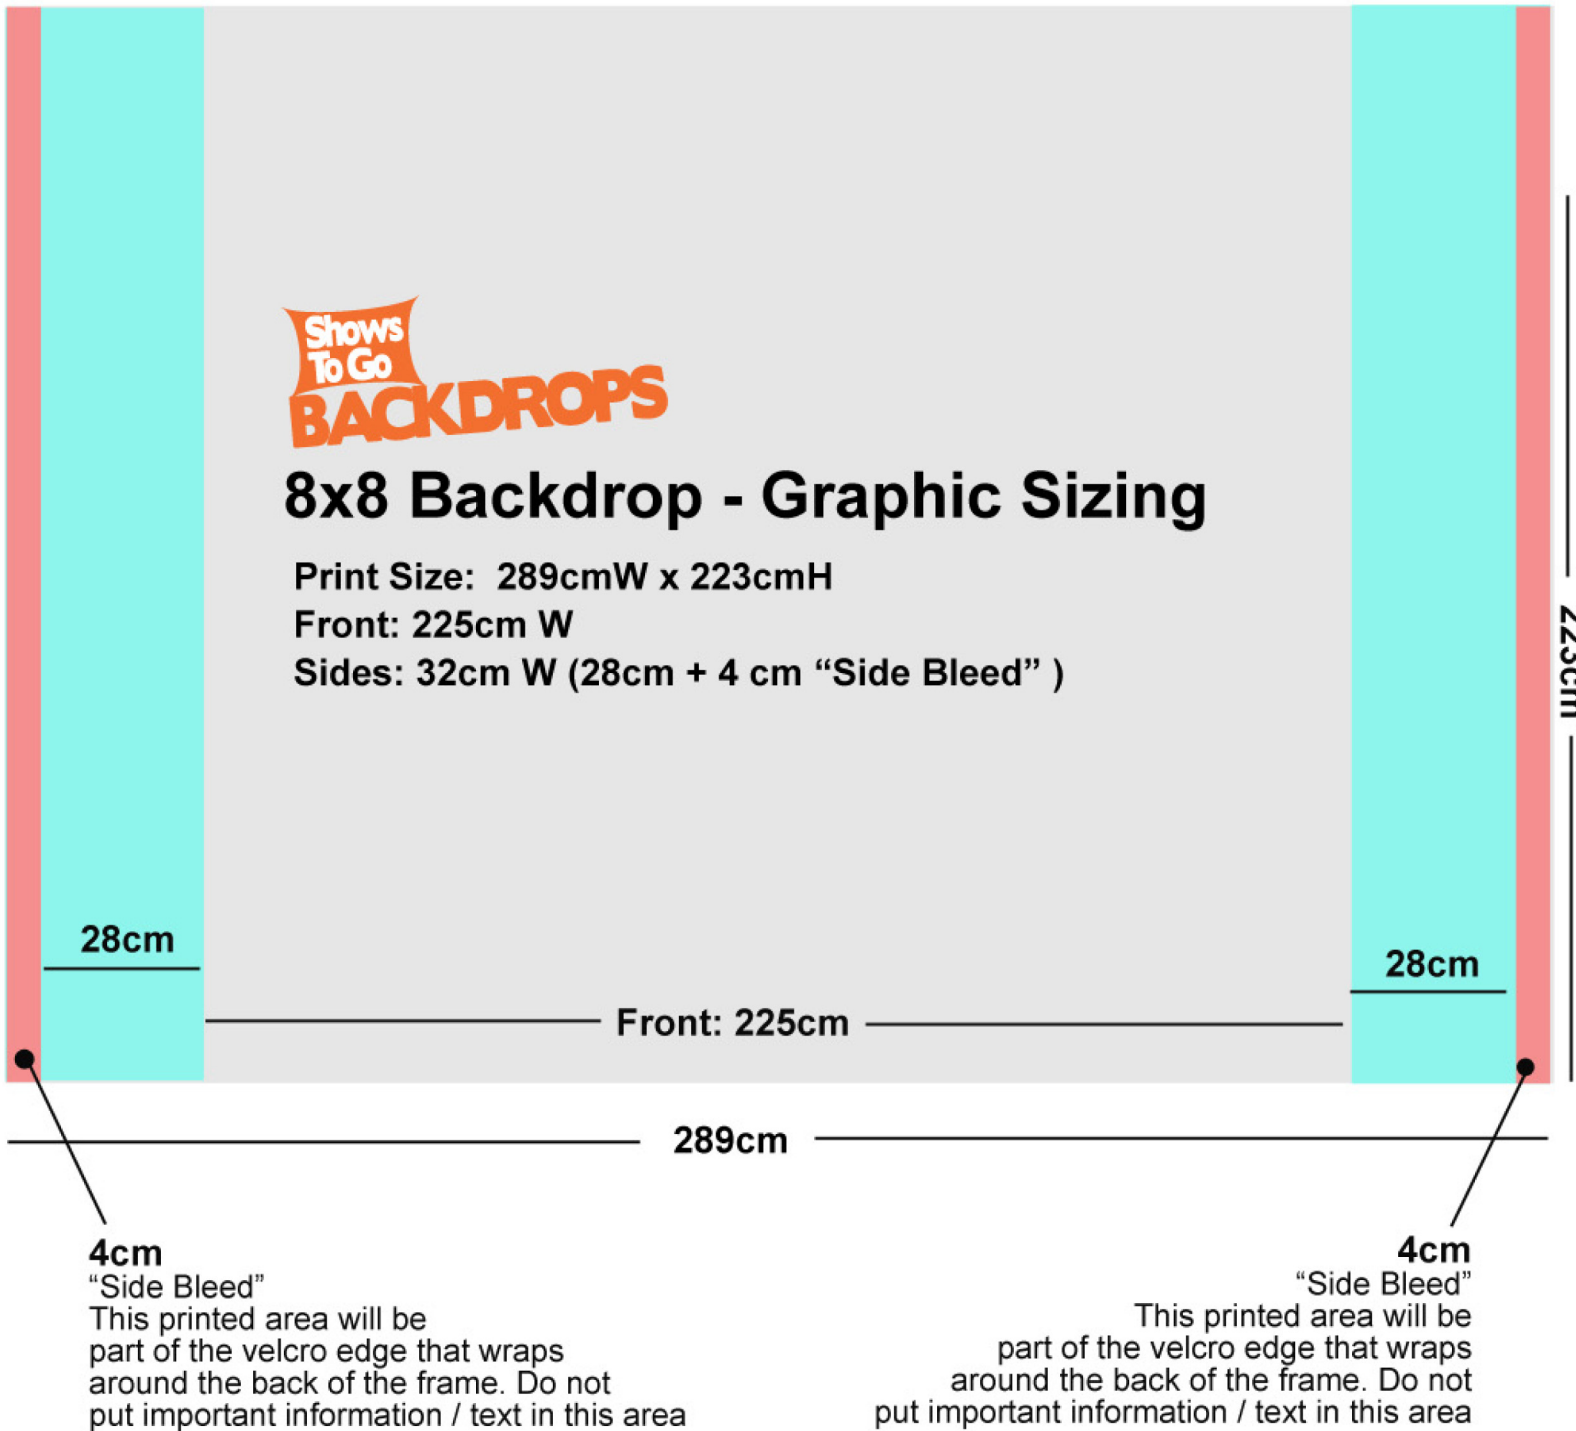

8x8 Backdrop - Graphic Sizing

Print Size: 289cmW x 223cmH

Front: 225cm W

Sides: 32cm W (28cm + 4 cm "Side Bleed")

28cm

28cm

Front: 225cm

289cm

4cm

"Side Bleed"

This printed area will be part of the velcro edge that wraps around the back of the frame. Do not put important information / text in this area

4cm

"Side Bleed"

This printed area will be part of the velcro edge that wraps around the back of the frame. Do not put important information / text in this area

(see next page for examples of layout)

- ✓ Final files must be in **CMYK color format**
- ✓ Resolution should be **100-250dpi at FULL PRINT SIZE**
- ✓ Keep all important text and graphics outside of the "side bleed" and at least 2cm from all edges.
- ✓ Final files should be .JPG, .EPS, .PDF, .PSD
- ✓ **Convert all text to outlines before sending**
- ✓ If sending vector art, please also include small .JPG image for reference.